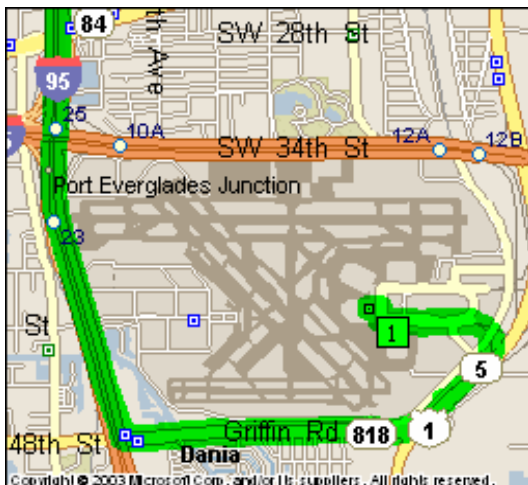

Directions from **Ft. Lauderdale Int'l Airport** to **Polen Capital Management**:

Distance: 26.3 miles (32 minutes)

Mile	Instruction	For	Toward
1) 0	Depart Fort Lauderdale/Hollywood International Airport on Local	87 yds	
2) 0.1	Turn RIGHT (South) onto Terminal Dr	0.5 mi	
3) 0.5	Take Ramp (RIGHT) onto US-1 [SR-5]	0.6 mi	US-1 / Hollywood
4) 1.1	Take Local road(s) (RIGHT) onto SR-818 [Griffin Rd]	1.4 mi	
5) 2.5	Take Ramp (RIGHT) onto I-95	21.7 mi	I-95 / W Palm Bch
6) 24.2	At exit 45, turn RIGHT onto Ramp	0.3 mi	SR-808 / Glades Rd
7) 24.5	Keep LEFT to stay on Ramp	174 yds	
8) 24.6	Bear LEFT (North) onto Local road(s)	43 yds	
9) 24.6	Bear LEFT (West) onto SR-808 [Glades Rd]	0.7 mi	
10) 25.4	Turn RIGHT (North) onto Butts Rd	0.7 mi	
11) 26.1	Turn LEFT (North) onto SR-809 [N Military Trail]	0.2 mi	
12) 26.3	Arrive 2700 N Military Tr, Boca Raton, FL 33431		

Fort Lauderdale / Boca Raton

Fort Lauderdale, FL

Boca Raton, FL