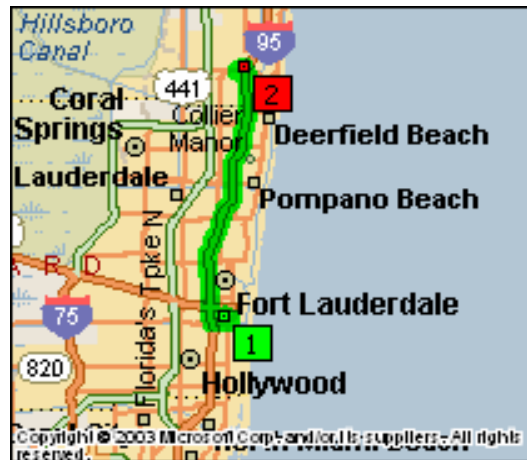

Directions from **Ft. Lauderdale Int'l Airport** to **Polen Capital Management**:

Distance: 26.3 miles (32 minutes)

Mile	Instruction	For	Toward
1) 0	Depart Fort Lauderdale/Hollywood International Airport on Local	87 yds	
2) 0.1	Turn RIGHT (South) onto Terminal Dr	0.5 mi	
3) 0.5	Take Ramp (RIGHT) onto US-1 [SR-5]	0.6 mi	US-1 / Hollywood
4) 1.1	Take Local road(s) (RIGHT) onto SR-818 [Griffin Rd]	1.4 mi	
5) 2.5	Take Ramp (RIGHT) onto I-95	21.7 mi	I-95 / W Palm Bch
6) 24.2	At exit 45, turn RIGHT onto Ramp	0.3 mi	SR-808 / Glades Rd
7) 24.5	Keep LEFT to stay on Ramp	174 yds	
8) 24.6	Bear LEFT (North) onto Local road(s)	43 yds	
9) 24.6	Bear LEFT (West) onto SR-808 [Glades Rd]	0.7 mi	
10) 25.4	Turn RIGHT (North) onto Butts Rd	0.7 mi	
11) 26.1	Turn LEFT (North) onto SR-809 [N Military Trail]	0.2 mi	
12) 26.3	Arrive 2700 N Military Tr, Boca Raton, FL 33431		

Fort Lauderdale / Boca Raton

Fort Lauderdale, FL

Boca Raton, FL