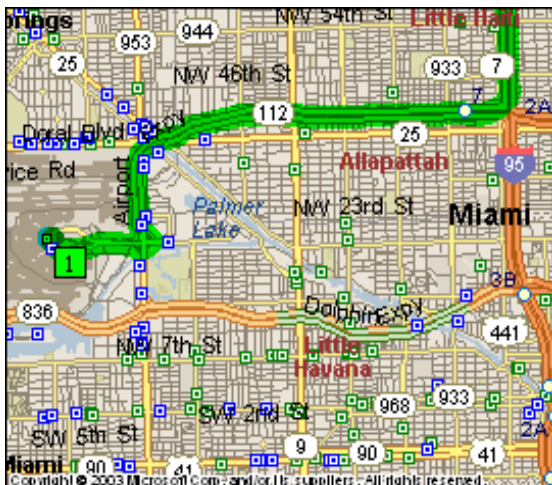

Directions from Miami Int'l Airport to Polen Capital Management

Distance: 48.0 miles (1 hour)

Mile	Instruction	For	Toward
1) 0	Depart Miami International Airport on Local road(s) (East)	98 yds	
2) 0.1	Take Departures-Upper Level (RIGHT) onto Airport Exit	0.5 mi	
3) 0.6	Road name changes to NW 21st St	0.2 mi	
4) 0.8	Keep RIGHT onto Ramp	0.2 mi	SR-112 E / I-95 N /
5) 1	Keep LEFT to stay on Ramp	0.2 mi	SR-112 E / I-95 N /
6) 1.1	Keep LEFT to stay on Ramp	2.8 mi	SR-112 / I-95 N /
7) 4	*Toll road* Stay on SR-112 [Airport Expy] (East)	1.3 mi	
8) 5.3	Turn RIGHT onto Ramp	0.1 mi	I-95 / FT Lauderdale /
9) 5.4	Take Ramp (LEFT) onto I-95 [SR-9A]	40.6 mi	I-95 / FT Lauderdale /
10) 45.9	At exit 45, turn RIGHT onto Ramp	0.3 mi	SR-808 / Glades Rd
11) 46.2	Keep LEFT to stay on Ramp	174 yds	
12) 46.3	Bear LEFT (North) onto Local road(s)	43 yds	
13) 46.3	Bear LEFT (West) onto SR-808 [Glades Rd]	0.7 mi	
14) 47.1	Turn RIGHT (North) onto Butts Rd	0.7 mi	
15) 47.8	Turn LEFT (North) onto SR-809 [N Military Trail]	0.2 mi	
16) 48	Arrive 2700 N Military Tr, Boca Raton, FL 33431		

Miami/Boca Raton

Miami, FL

Boca Raton, FL