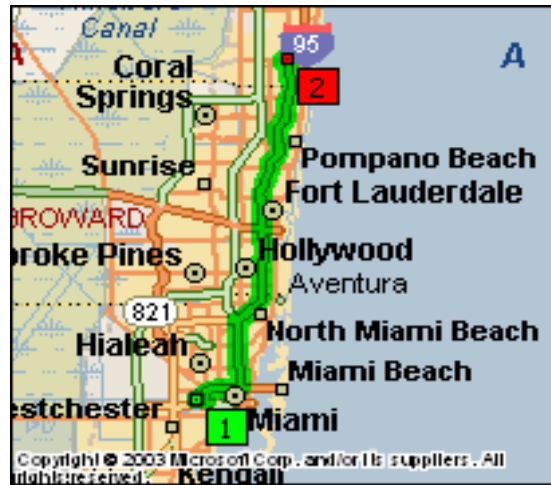

Directions from Miami Int'l Airport to Polen Capital Management

Distance: 48.0 miles (1 hour)

Mile	Instruction	For	Toward
1) 0	Depart Miami International Airport on Local road(s) (East)	98 yds	
2) 0.1	Take Departures-Upper Level (RIGHT) onto Airport Exit	0.5 mi	
3) 0.6	Road name changes to NW 21st St	0.2 mi	
4) 0.8	Keep RIGHT onto Ramp	0.2 mi	SR-112 E / I-95 N /
5) 1	Keep LEFT to stay on Ramp	0.2 mi	SR-112 E / I-95 N /
6) 1.1	Keep LEFT to stay on Ramp	2.8 mi	SR-112 / I-95 N /
7) 4	*Toll road* Stay on SR-112 [Airport Expy] (East)	1.3 mi	
8) 5.3	Turn RIGHT onto Ramp	0.1 mi	I-95 / FT Lauderdale /
9) 5.4	Take Ramp (LEFT) onto I-95 [SR-9A]	40.6 mi	I-95 / FT Lauderdale /
10) 45.9	At exit 45, turn RIGHT onto Ramp	0.3 mi	SR-808 / Glades Rd
11) 46.2	Keep LEFT to stay on Ramp	174 yds	
12) 46.3	Bear LEFT (North) onto Local road(s)	43 yds	
13) 46.3	Bear LEFT (West) onto SR-808 [Glades Rd]	0.7 mi	
14) 47.1	Turn RIGHT (North) onto Butts Rd	0.7 mi	
15) 47.8	Turn LEFT (North) onto SR-809 [N Military Trail]	0.2 mi	
16) 48	Arrive 2700 N Military Tr, Boca Raton, FL 33431		

Miami/Boca Raton

Miami, FL

Boca Raton, FL