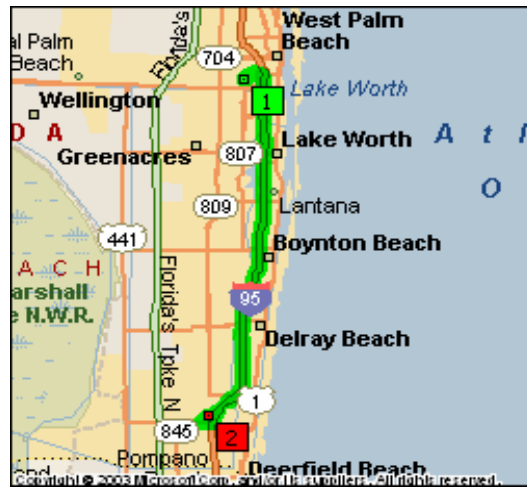

Directions from Palm Beach Int'l Airport to Polen Capital Management

Distance: 26.2 miles (32 minutes)

Mile	Instruction	For	Toward
1) 0	Depart Palm Beach International Airport on Local road(s) (East)	87 yds	
2) 0.1	Turn LEFT (North-East) onto Parking	0.7 mi	
3) 0.7	Turn LEFT (North) onto Local road(s)	164 yds	
4) 0.8	Turn RIGHT (East) onto Belvedere Rd	0.6 mi	
5) 1.4	Take Ramp (RIGHT) onto I-95	22.9 mi	I-95 / Miami
6) 24.3	At exit 45, turn RIGHT onto Ramp	0.4 mi	SR-808 / Glades Rd
7) 24.7	Take Ramp (RIGHT) onto SR-808 [Glades Rd]	0.6 mi	
8) 25.3	Turn RIGHT (North) onto Butts Rd	0.7 mi	
9) 26	Turn LEFT (North) onto SR-809 [N Military Trail]	0.2 mi	
10) 26.2	Arrive 2700 N Military Tr, Boca Raton, FL 33431		

West Palm Beach/Boca Raton

West Palm Beach, FL

Boca Raton, FL