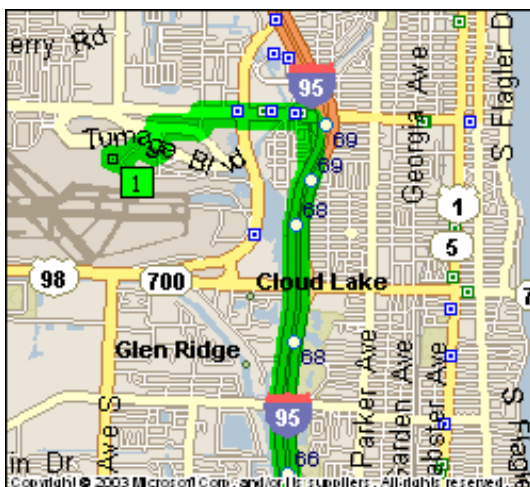

Directions from Palm Beach Int'l Airport to Polen Capital Management

Distance: 26.2 miles (32 minutes)

Mile	Instruction	For	Toward
1) 0	Depart Palm Beach International Airport on Local road(s) (East)	87 yds	
2) 0.1	Turn LEFT (North-East) onto Parking	0.7 mi	
3) 0.7	Turn LEFT (North) onto Local road(s)	164 yds	
4) 0.8	Turn RIGHT (East) onto Belvedere Rd	0.6 mi	
5) 1.4	Take Ramp (RIGHT) onto I-95	22.9 mi	I-95 / Miami
6) 24.3	At exit 45, turn RIGHT onto Ramp	0.4 mi	SR-808 / Glades Rd
7) 24.7	Take Ramp (RIGHT) onto SR-808 [Glades Rd]	0.6 mi	
8) 25.3	Turn RIGHT (North) onto Butts Rd	0.7 mi	
9) 26	Turn LEFT (North) onto SR-809 [N Military Trail]	0.2 mi	
10) 26.2	Arrive 2700 N Military Tr, Boca Raton, FL 33431		

West Palm Beach/Boca Raton

West Palm Beach, FL

Boca Raton, FL